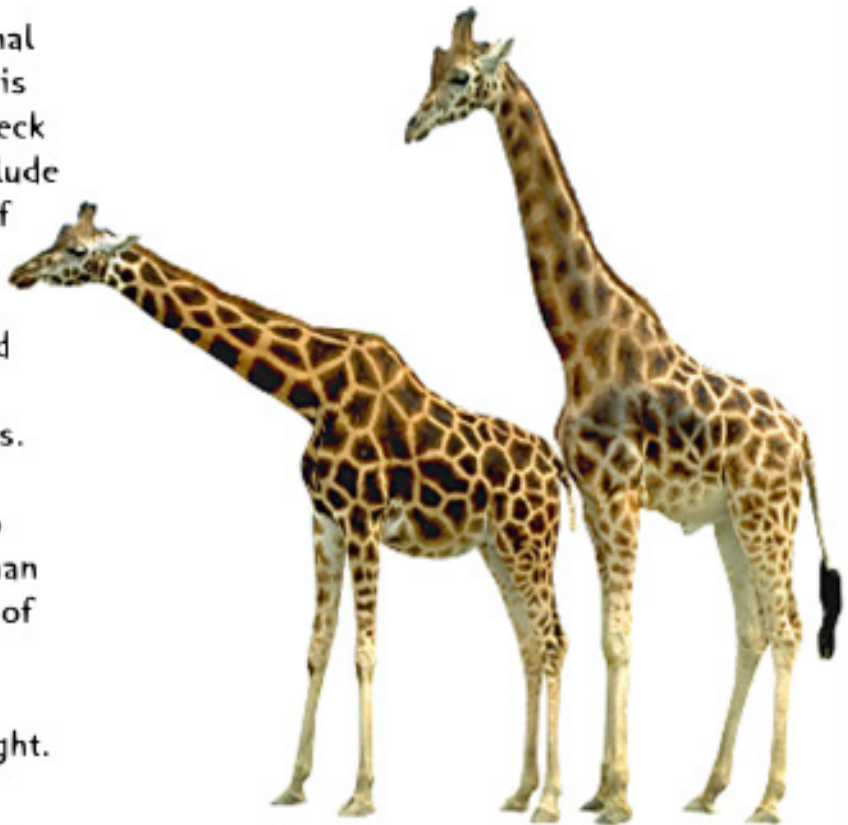

Reading Comprehension Worksheet

Giraffe

The Giraffe is an African mammal and the tallest living animal. It is known for its extremely long neck and legs. A giraffe features include a camel like face and patches of colour on its fur similar to a leopards spots. Giraffes are scattered throughout Africa and usually inhabit, savannas, grasslands and open woodlands.

Fully grown giraffes stand 5 -6 meters tall, with males taller than females. Located at both sides of the head, the giraffe's large, bulging eyes give it good all round vision from its great height.

Giraffes see in colour and their senses of hearing and smell are also sharp. Giraffes also have the ability to close its nostrils to protect against sandstorms and ants.

A giraffes coat has dark blotches or patches. These usually can be orange, chestnut, brown or black in colour, separated by light hair. Each individual giraffe has a unique coat pattern. The pattern serves as a camouflage allowing it to blend in the light and shade patterns of savanna woodlands.

Giraffes typically live up to 25 years in the wild. Because of their size, eyesight and powerful kicks, adult giraffes are not a targeted prey. However predators include lions, leopards, spotted hyenas and wild dogs. Nile crocodiles can also be a threat to giraffes when they bend down to drink.